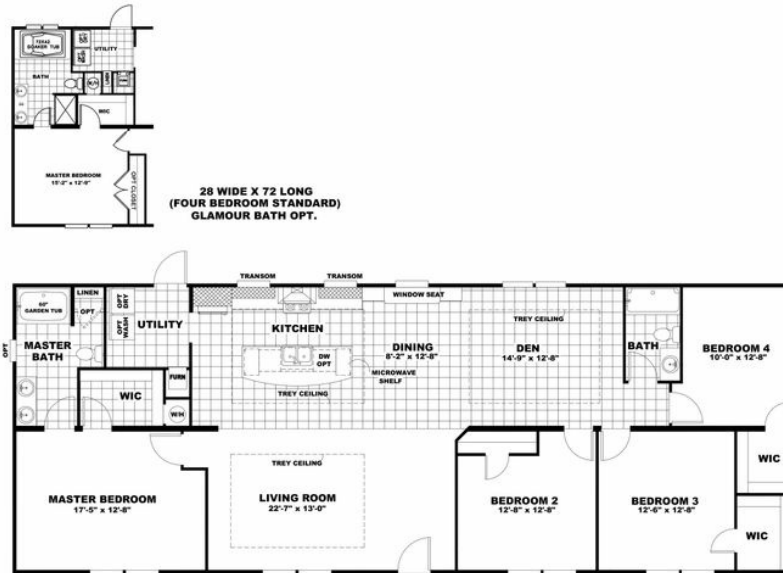

SWEET CAROLINE SERIES

SWEET CAROLINE SERIES Model number: 58SCS28724AH17

3 beds • 2 baths • 2016 sq.ft. • 28' width • 72' depth

Our home building facilities invest in continuous product and process improvements. Plans, dimensions, features, materials, specifications and availability are subject to change without notice or obligation. Renderings and floor plans are representative likenesses of our homes and may differ from the actual homes. We invite you to tour a Home Center near you and inspect the highest value in quality housing available or call (828) 667-8701 to speak with a Home Consultant. Copyright 2017, CMH. All rights reserved.